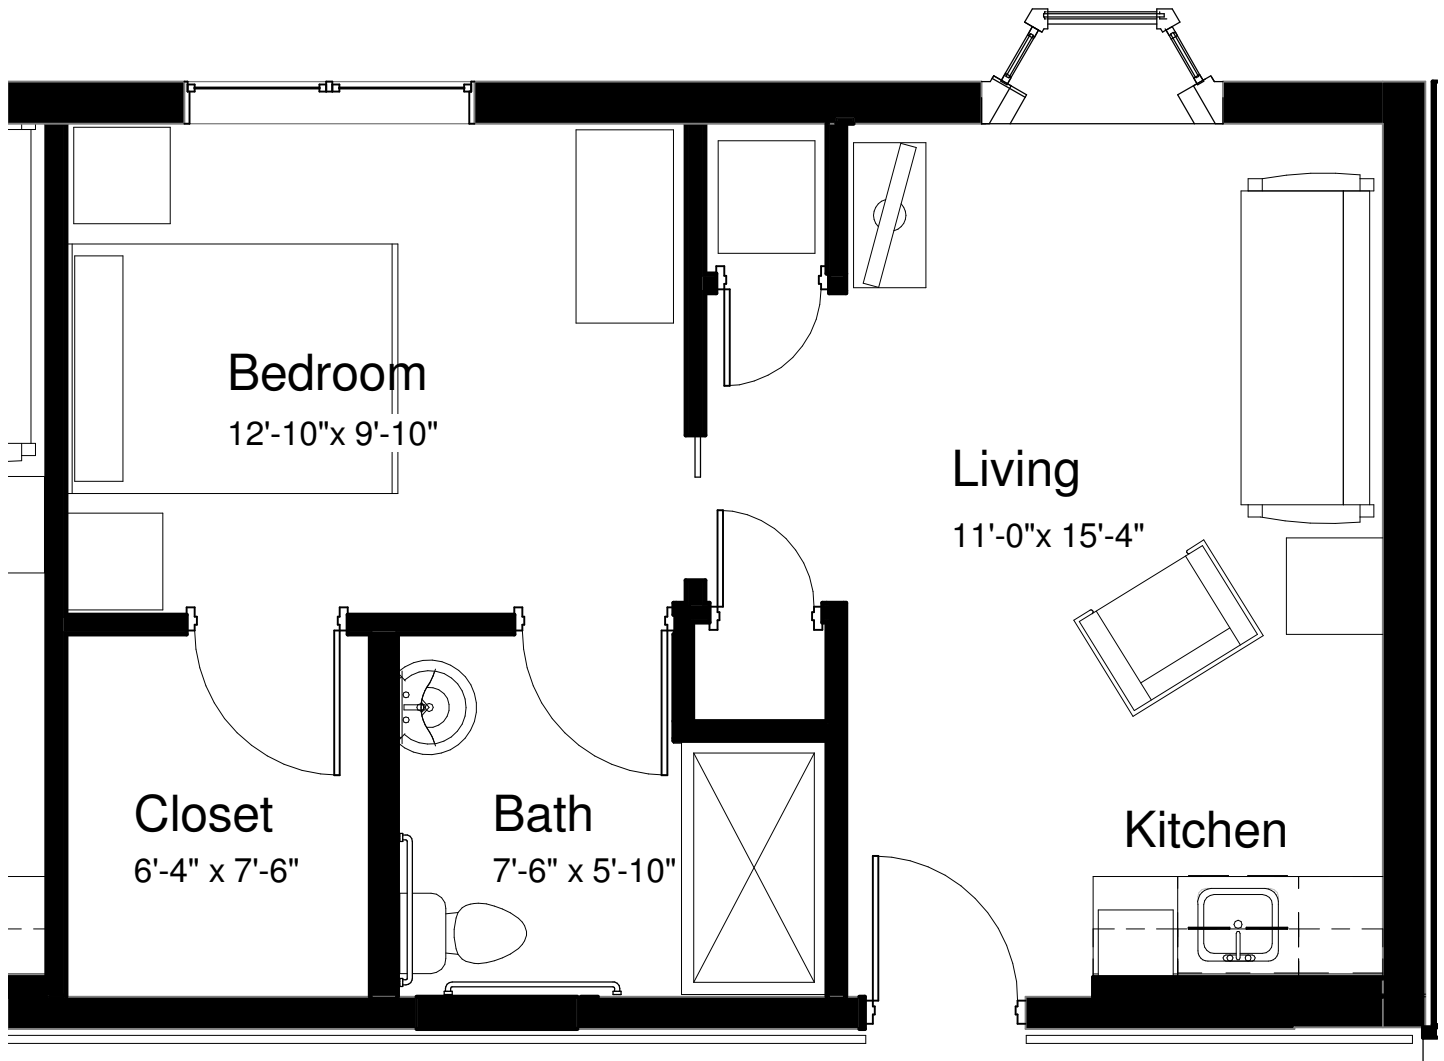

SWISS VILLAGE ASSISTED LIVING

Blumengarten

Apartment Floor Plan A
470 square feet

SWISS VILLAGE ASSISTED LIVING Blumengarten

Apartment Floor Plan B
588 square feet

SWISS VILLAGE ASSISTED LIVING

Blumengarten

Apartment Floor Plan C
750 square feet