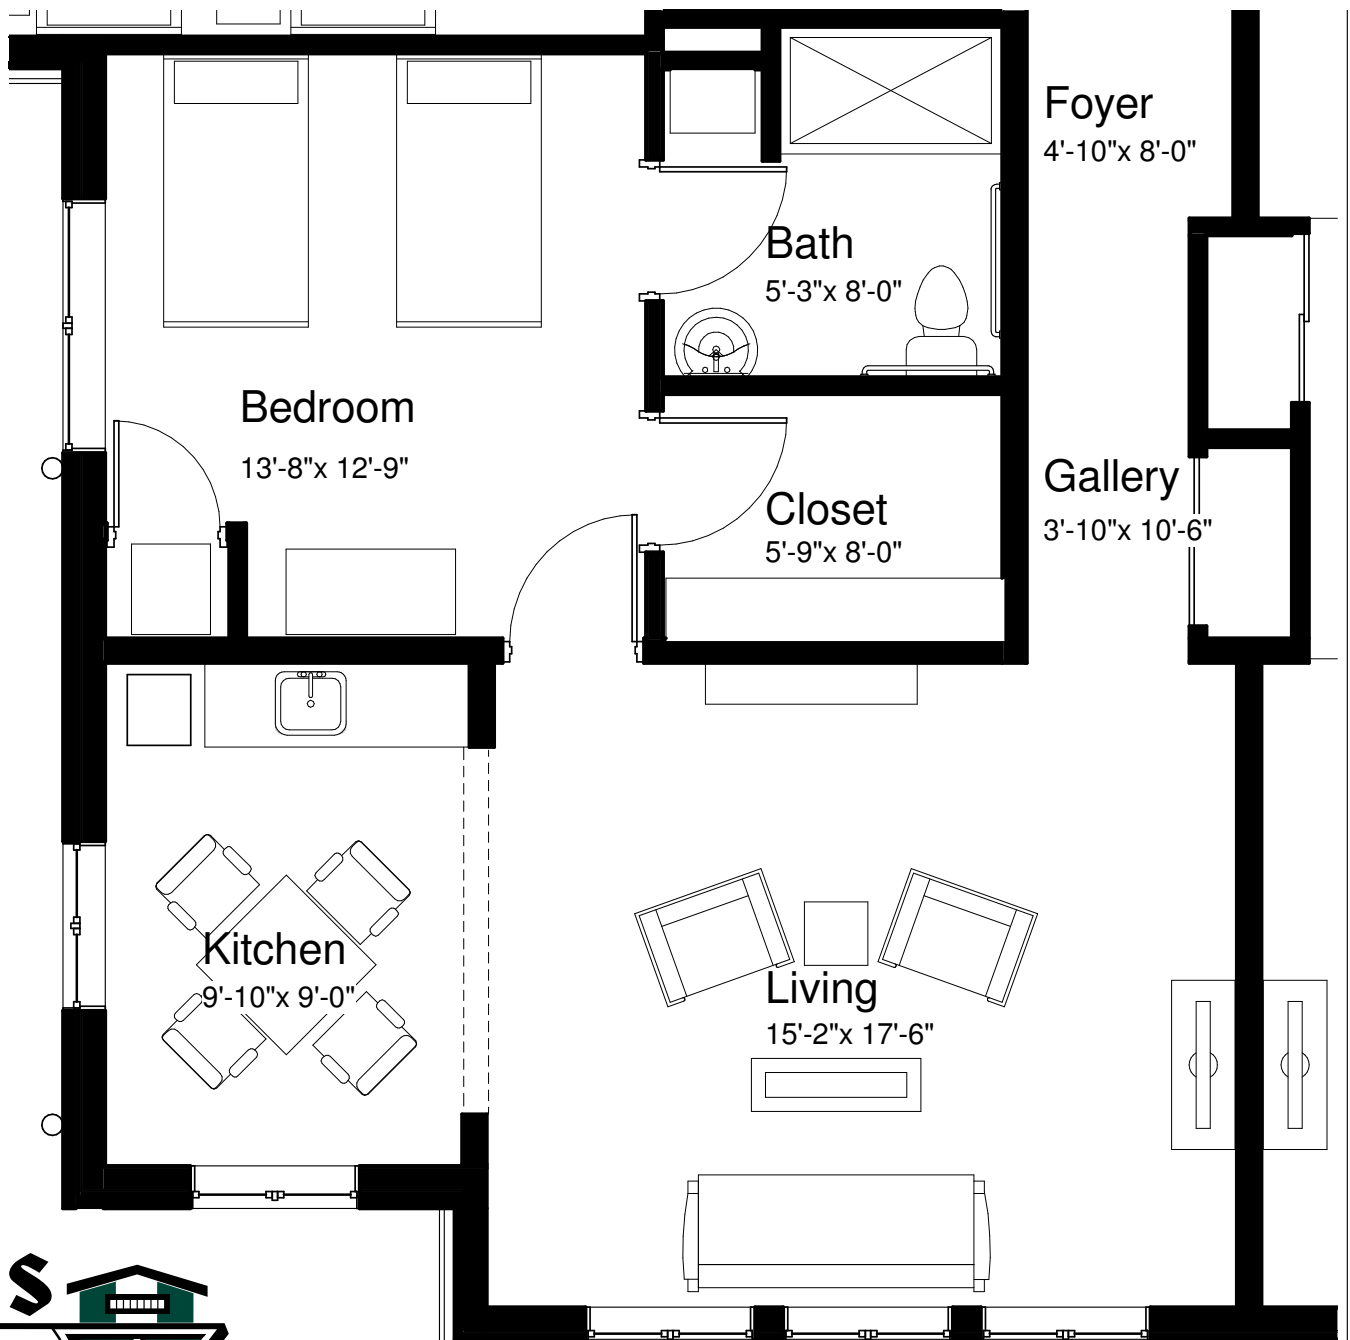

SWISS VILLAGE ASSISTED LIVING

Blumengarten

Apartment Floor Plan A
470 square feet

SWISS VILLAGE ASSISTED LIVING Blumengarten

Apartment Floor Plan B
588 square feet

SWISS VILLAGE ASSISTED LIVING

Blumengarten

Apartment Floor Plan C
750 square feet