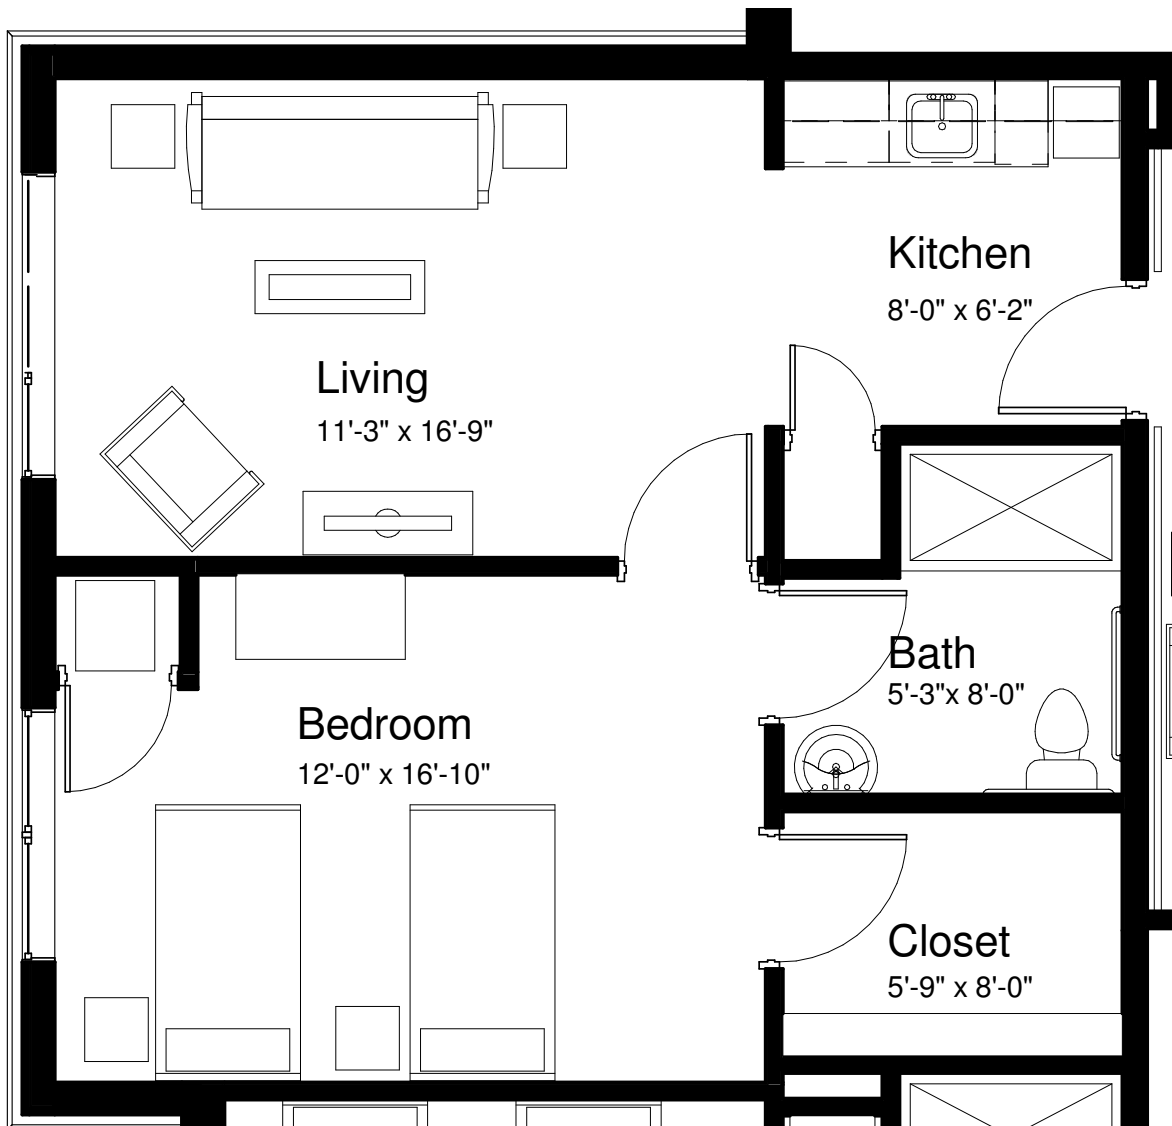

SWISS VILLAGE ASSISTED LIVING

Blumengarten

Apartment Floor Plan A
470 square feet

SWISS VILLAGE ASSISTED LIVING Blumengarten

Apartment Floor Plan B
588 square feet

SWISS VILLAGE ASSISTED LIVING

Blumengarten

Apartment Floor Plan C
750 square feet